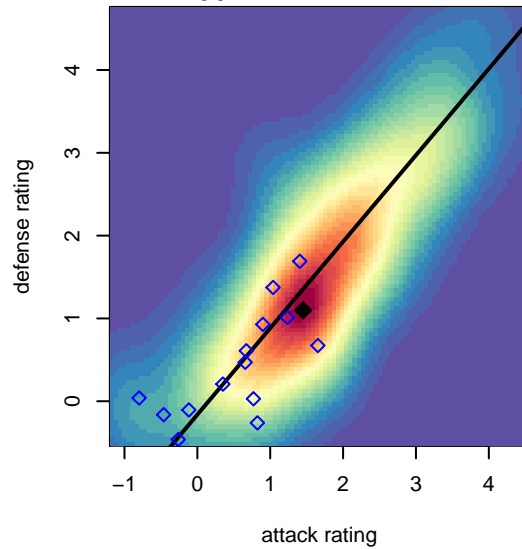

NSC Galaxy G99

North Shore SC
 Woodinville, WA
 G99 total strength=1168
 attack=4.27 defense=3
 fall league = NPSL G15D2

alt names used:
 NSC Galaxy U15
 NSC U15 Galaxy

Venues played:
 2014 Crossfire Select Cup GU15 Silver
 2014 Puyallup Valley Kick-off Silver U14-15
 2014 NPSL G15D2

**attack and defense variance (black dot)
relative to other teams
and top 10 in region**

**attack and defense rating
relative to others at age
and all opponents in last 13 months**

Performance relative to 13 month average