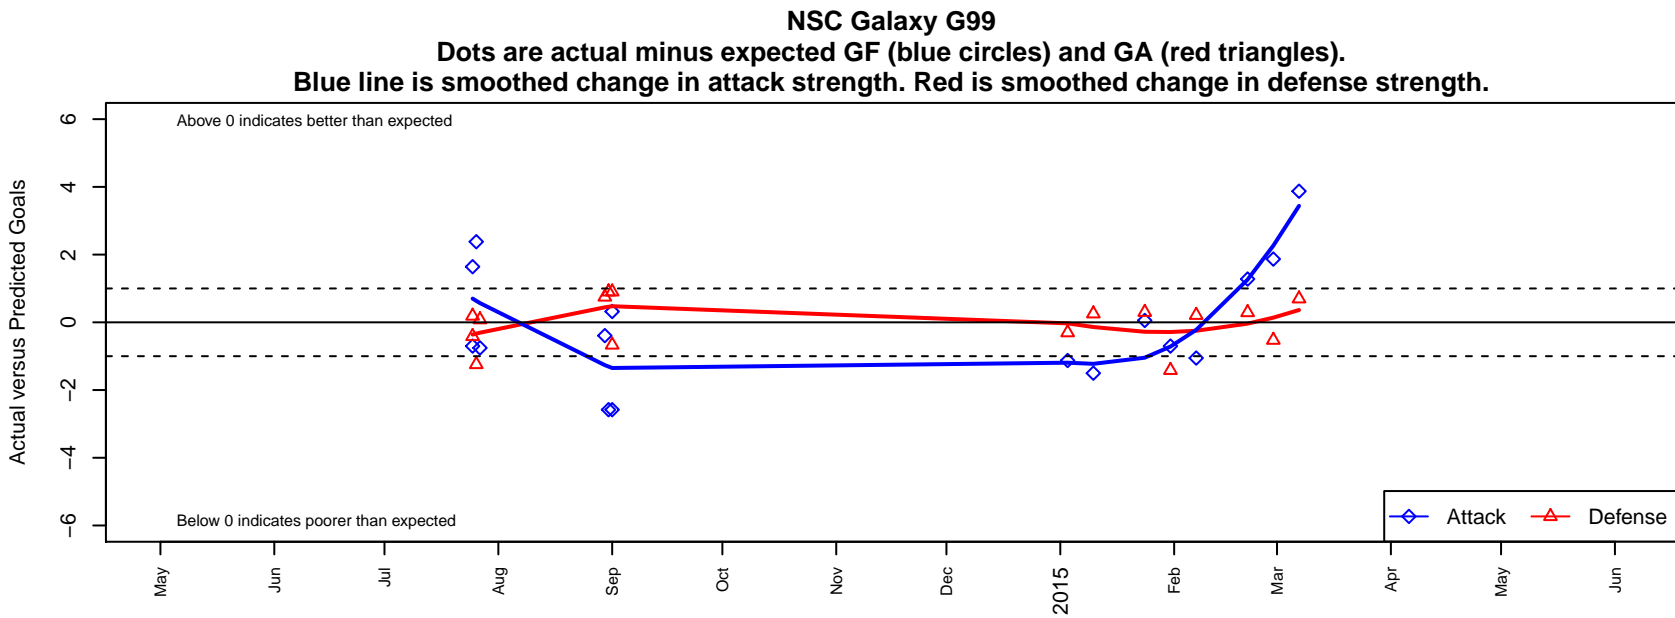

NSC Galaxy G99

North Shore SC
 Woodinville, WA
 G99 total strength=1168
 attack=4.27 defense=3
 fall league = NPSL G15D2

alt names used:
 NSC Galaxy U15
 NSC U15 Galaxy

Venues played:
 2014 Crossfire Select Cup GU15 Silver
 2014 Puyallup Valley Kick-off Silver U14-15
 2014 NPSL G15D2

**attack and defense variance (black dot)
relative to other teams
and top 10 in region**

**attack and defense rating
relative to others at age
and all opponents in last 13 months**

Performance relative to 13 month average