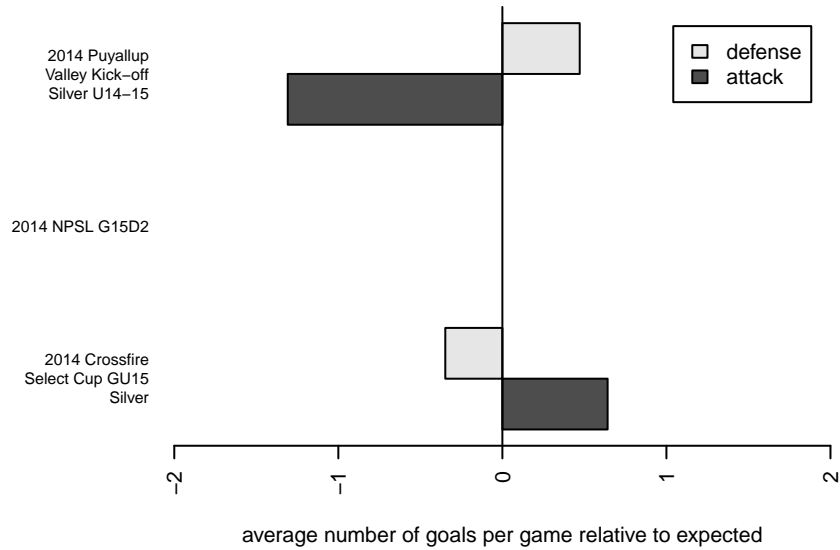

NSC Galaxy G99

North Shore SC
 Woodinville, WA
 G99 total strength=1168
 attack=4.27 defense=3
 fall league = NPSL G15D2

alt names used:
 NSC Galaxy U15
 NSC U15 Galaxy

Venues played:
 2014 Crossfire Select Cup GU15 Silver
 2014 Puyallup Valley Kick-off Silver U14-15
 2014 NPSL G15D2

**attack and defense variance (black dot)
relative to other teams
and top 10 in region**

**attack and defense rating
relative to others at age
and all opponents in last 13 months**

Performance relative to 13 month average