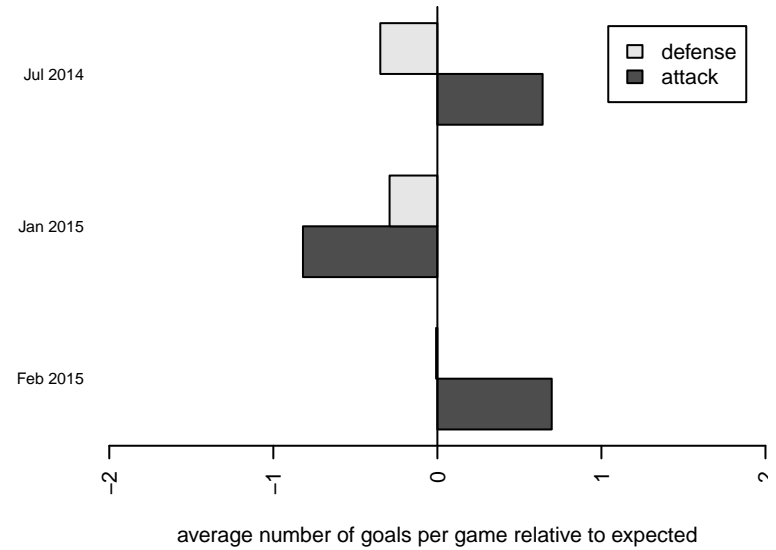

Performance relative to 13 month average