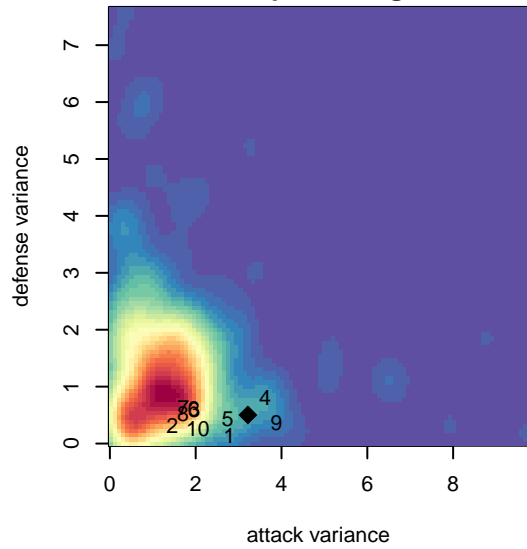

NSC Galaxy G99

North Shore SC
 Woodinville, WA
 G99 total strength=1168
 attack=4.27 defense=3
 fall league = NPSL G15D2

alt names used:
 NSC Galaxy U15
 NSC U15 Galaxy

Venues played:
 2014 Crossfire Select Cup GU15 Silver
 2014 Puyallup Valley Kick-off Silver U14-15
 2014 NPSL G15D2

**attack and defense variance (black dot)
relative to other teams
and top 10 in region**

**attack and defense rating
relative to others at age
and all opponents in last 13 months**

Performance relative to 13 month average