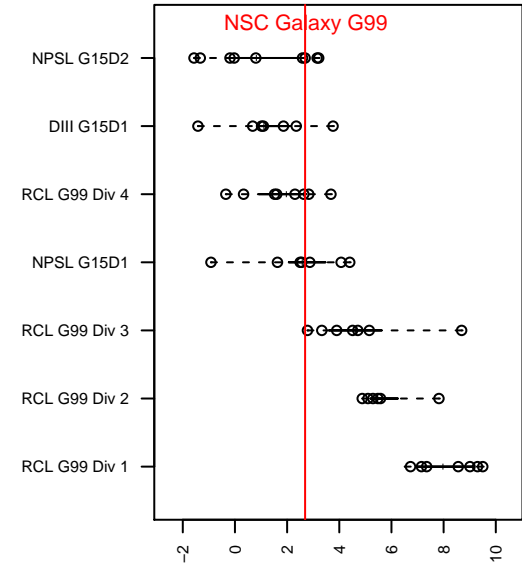

NSC Galaxy G99

North Shore SC
 Woodinville, WA
 G99 total strength=1168
 attack=4.27 defense=3
 fall league = NPSL G15D2

alt names used:
 NSC Galaxy U15
 NSC U15 Galaxy

Venues played:
 2014 Crossfire Select Cup GU15 Silver
 2014 Puyallup Valley Kick-off Silver U14-15
 2014 NPSL G15D2

**attack and defense variance (black dot)
relative to other teams
and top 10 in region**

**attack and defense rating
relative to others at age
and all opponents in last 13 months**

Performance relative to 13 month average